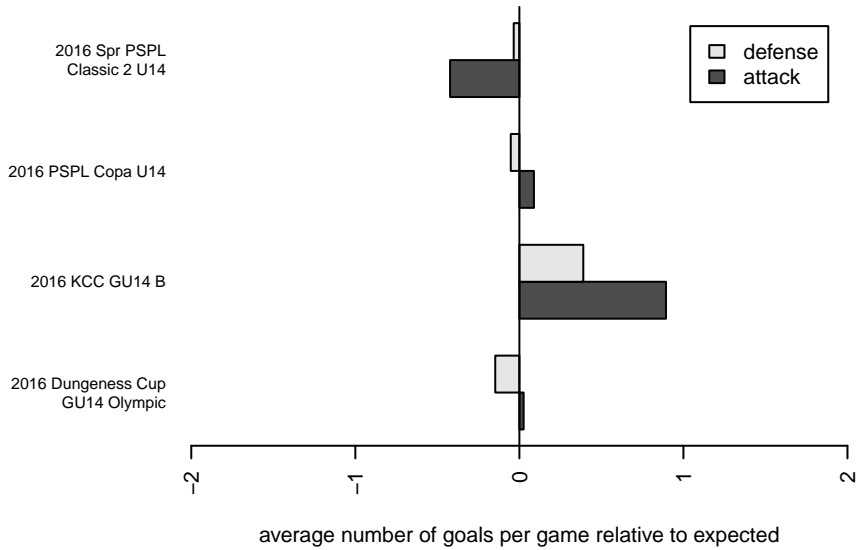

West Narrows FC Blue G03

West Narrows FC
 Gig Harbor, WA
 G03 total strength=841
 attack=1.27 defense=1.05
 fall league = PSPL Copa U14
 spr league = Spr PSPL Classic 2 U14

alt names used:
 West Narrows F.C. G 03
 West Narrows FC G03
 West Narrows FC G03
 WNFC G03
 West Narrows F.C. G 03

Venues played:
 2016 KCC GU14 B
 2016 KCC GU14
 2016 Dungeness Cup GU14 Olympic
 2016 PSPL Copa U14
 2016 Spr PSPL Classic 2 U14

West Narrows FC Blue G03
 Dots are actual minus expected GF (blue circles) and GA (red triangles).
 Blue line is smoothed change in attack strength. Red is smoothed change in defense strength.

**attack and defense variance (black dot)
relative to other teams
and top 10 in region**

**attack and defense rating
relative to others at age
and all opponents in last 13 months**

Performance relative to 13 month average