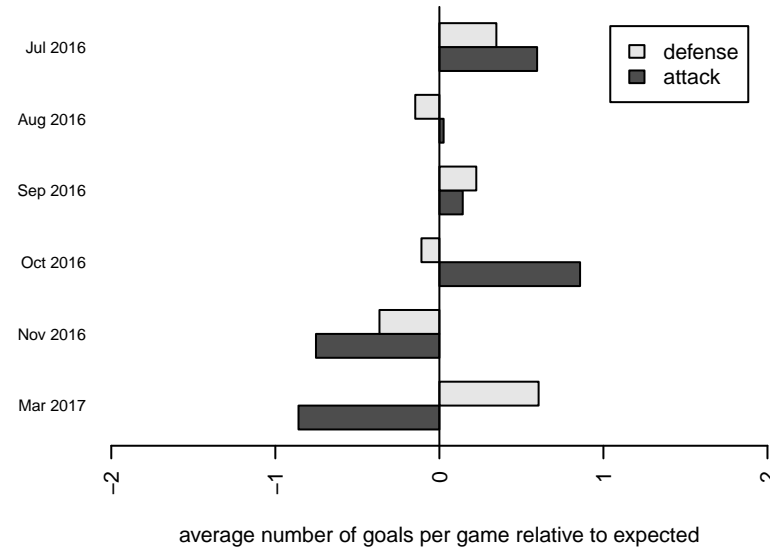

Performance relative to 13 month average