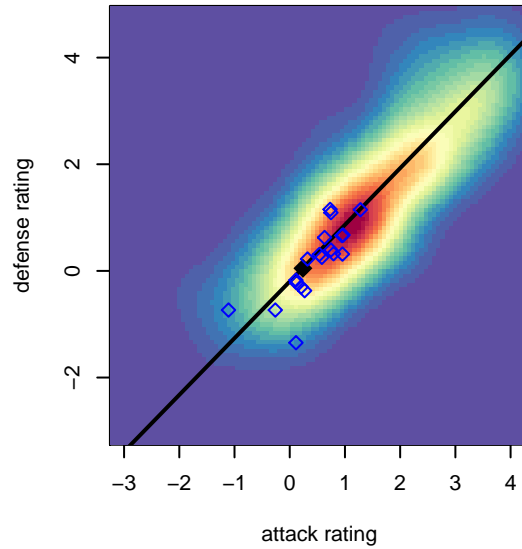

West Narrows FC Blue G03

West Narrows FC
 Gig Harbor, WA
 G03 total strength=841
 attack=1.27 defense=1.05
 fall league = PSPL Copa U14
 spr league = Spr PSPL Classic 2 U14

alt names used:
 West Narrows F.C. G 03
 West Narrows FC G03
 West Narrows FC G03
 WNFC G03
 West Narrows F.C. G 03

Venues played:
 2016 KCC GU14 B
 2016 KCC GU14
 2016 Dungeness Cup GU14 Olympic
 2016 PSPL Copa U14
 2016 Spr PSPL Classic 2 U14

West Narrows FC Blue G03
 Dots are actual minus expected GF (blue circles) and GA (red triangles).
 Blue line is smoothed change in attack strength. Red is smoothed change in defense strength.

**attack and defense variance (black dot)
relative to other teams
and top 10 in region**

**attack and defense rating
relative to others at age
and all opponents in last 13 months**

Performance relative to 13 month average