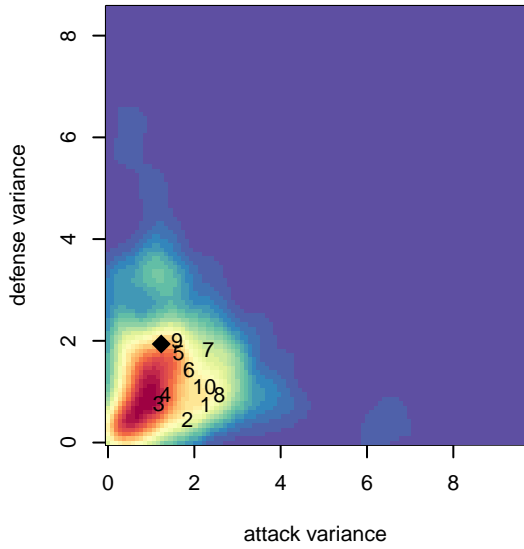

West Narrows FC Blue G03

West Narrows FC
 Gig Harbor, WA
 G03 total strength=841
 attack=1.27 defense=1.05
 fall league = PSPL Copa U14
 spr league = Spr PSPL Classic 2 U14

alt names used:
 West Narrows F.C. G 03
 West Narrows FC G03
 West Narrows FC G03
 WNFC G03
 West Narrows F.C. G 03

Venues played:
 2016 KCC GU14 B
 2016 KCC GU14
 2016 Dungeness Cup GU14 Olympic
 2016 PSPL Copa U14
 2016 Spr PSPL Classic 2 U14

West Narrows FC Blue G03
 Dots are actual minus expected GF (blue circles) and GA (red triangles).
 Blue line is smoothed change in attack strength. Red is smoothed change in defense strength.

**attack and defense variance (black dot)
relative to other teams
and top 10 in region**

**attack and defense rating
relative to others at age
and all opponents in last 13 months**

Performance relative to 13 month average