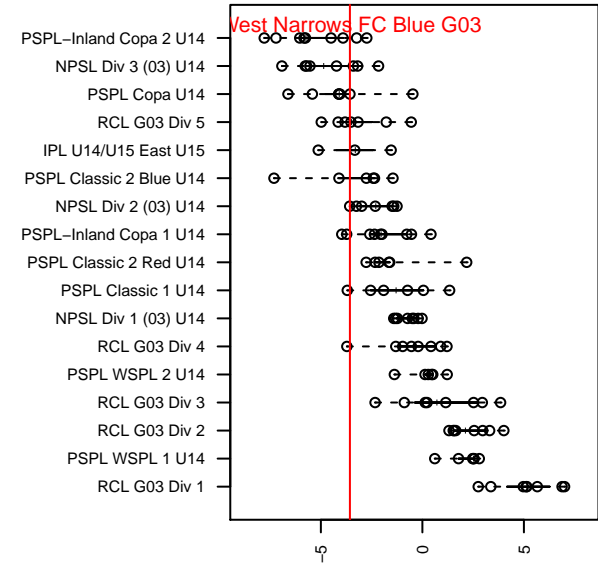

West Narrows FC Blue G03

West Narrows FC
 Gig Harbor, WA
 G03 total strength=841
 attack=1.27 defense=1.05
 fall league = PSPL Copa U14
 spr league = Spr PSPL Classic 2 U14

alt names used:
 West Narrows F.C. G 03
 West Narrows FC G03
 West Narrows FC G03
 WNFC G03
 West Narrows F.C. G 03

Venues played:
 2016 KCC GU14 B
 2016 KCC GU14
 2016 Dungeness Cup GU14 Olympic
 2016 PSPL Copa U14
 2016 Spr PSPL Classic 2 U14

West Narrows FC Blue G03
 Dots are actual minus expected GF (blue circles) and GA (red triangles).
 Blue line is smoothed change in attack strength. Red is smoothed change in defense strength.

**attack and defense variance (black dot)
relative to other teams
and top 10 in region**

**attack and defense rating
relative to others at age
and all opponents in last 13 months**

Performance relative to 13 month average