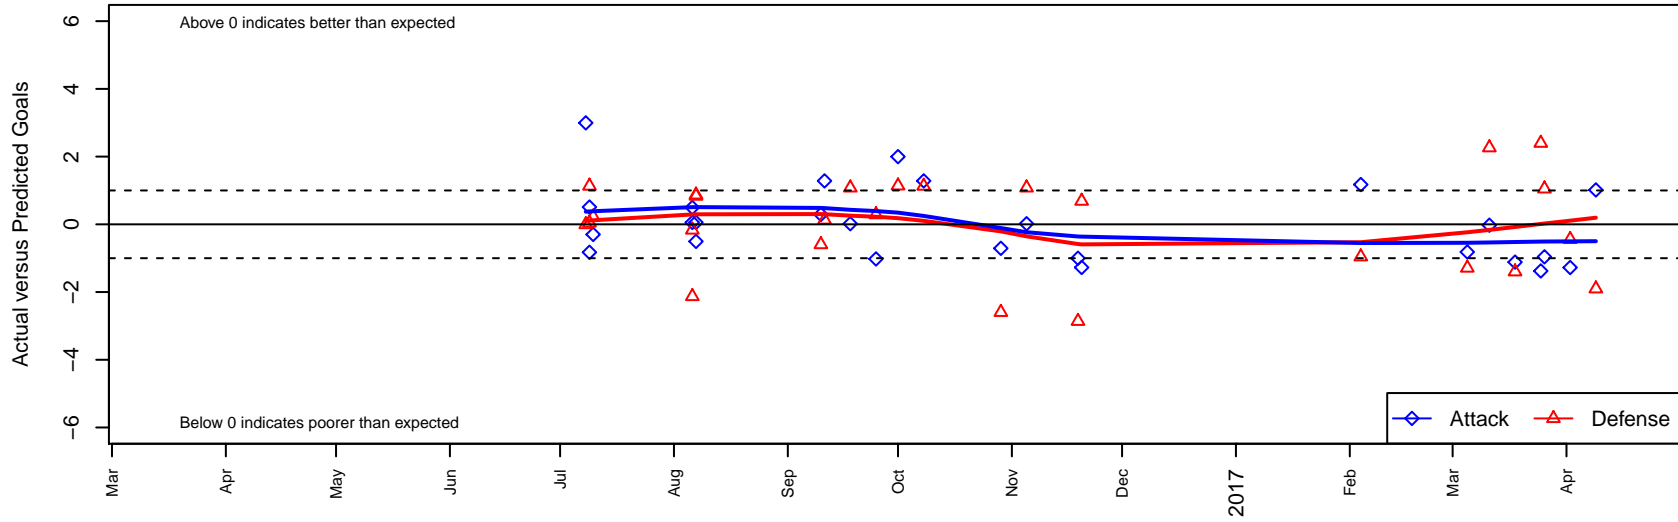

West Narrows FC Blue G03

West Narrows FC
 Gig Harbor, WA
 G03 total strength=841
 attack=1.27 defense=1.05
 fall league = PSPL Copa U14
 spr league = Spr PSPL Classic 2 U14

alt names used:
 West Narrows F.C. G 03
 West Narrows FC G03
 West Narrows FC G03
 WNFC G03
 West Narrows F.C. G 03

Venues played:
 2016 KCC GU14 B
 2016 KCC GU14
 2016 Dungeness Cup GU14 Olympic
 2016 PSPL Copa U14
 2016 Spr PSPL Classic 2 U14

West Narrows FC Blue G03
 Dots are actual minus expected GF (blue circles) and GA (red triangles).
 Blue line is smoothed change in attack strength. Red is smoothed change in defense strength.

**attack and defense variance (black dot)
relative to other teams
and top 10 in region**

**attack and defense rating
relative to others at age
and all opponents in last 13 months**

Performance relative to 13 month average